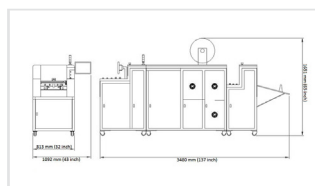

Details

The VS 850 All-in can pre-program all processes involved in the photobook binding and lamination process. It comes with a 10-inch display with Windows 10 OS and PLC. Laminations can be programmed either with or without texture (embossing) for each photobook. The technology of the auto feeder is patented. The machine also carries out the innovative patented V-shape LayFlat binding. Overall, this compact machine enables the user to save time and manpower while delivering optimum accuracy.

www.Layflat.com

Specifications

Maximum Paper size
381mm x 510 mm
(15 inches x 20 inches)

Minimum Paper size
330 mm x 482 mm (13 inches x 19 inches)

Paper Width
330 - 380 mm

Paper Length
600 mm

Paper Thickness
0.15 mm - 0.30 mm

Synthetic Paper Thickness
0.125 mm - 0.175 mm

Speed
850 sheets per hour

Air Compressor
Pneumatic connection required

Power Supply
220V 50 HZ

Max. Power Consumption
6000 W

Machine Dimension
3480mm (L) X1092mm (W)
X 1651mm (H)

Weight (approx.)
750 kg

Key Features

- Every aspects can be pre-programmed with 10" (inch) display with windows 10 OS & PLC;
- Choice of laminations with or without texture at the same time;
- Patented technology of the auto feeder;
- Innovative Patented technology for "V" shape lay flat binding;
- Saves time, reduces manpower, optimum accuracy, occupies less space;